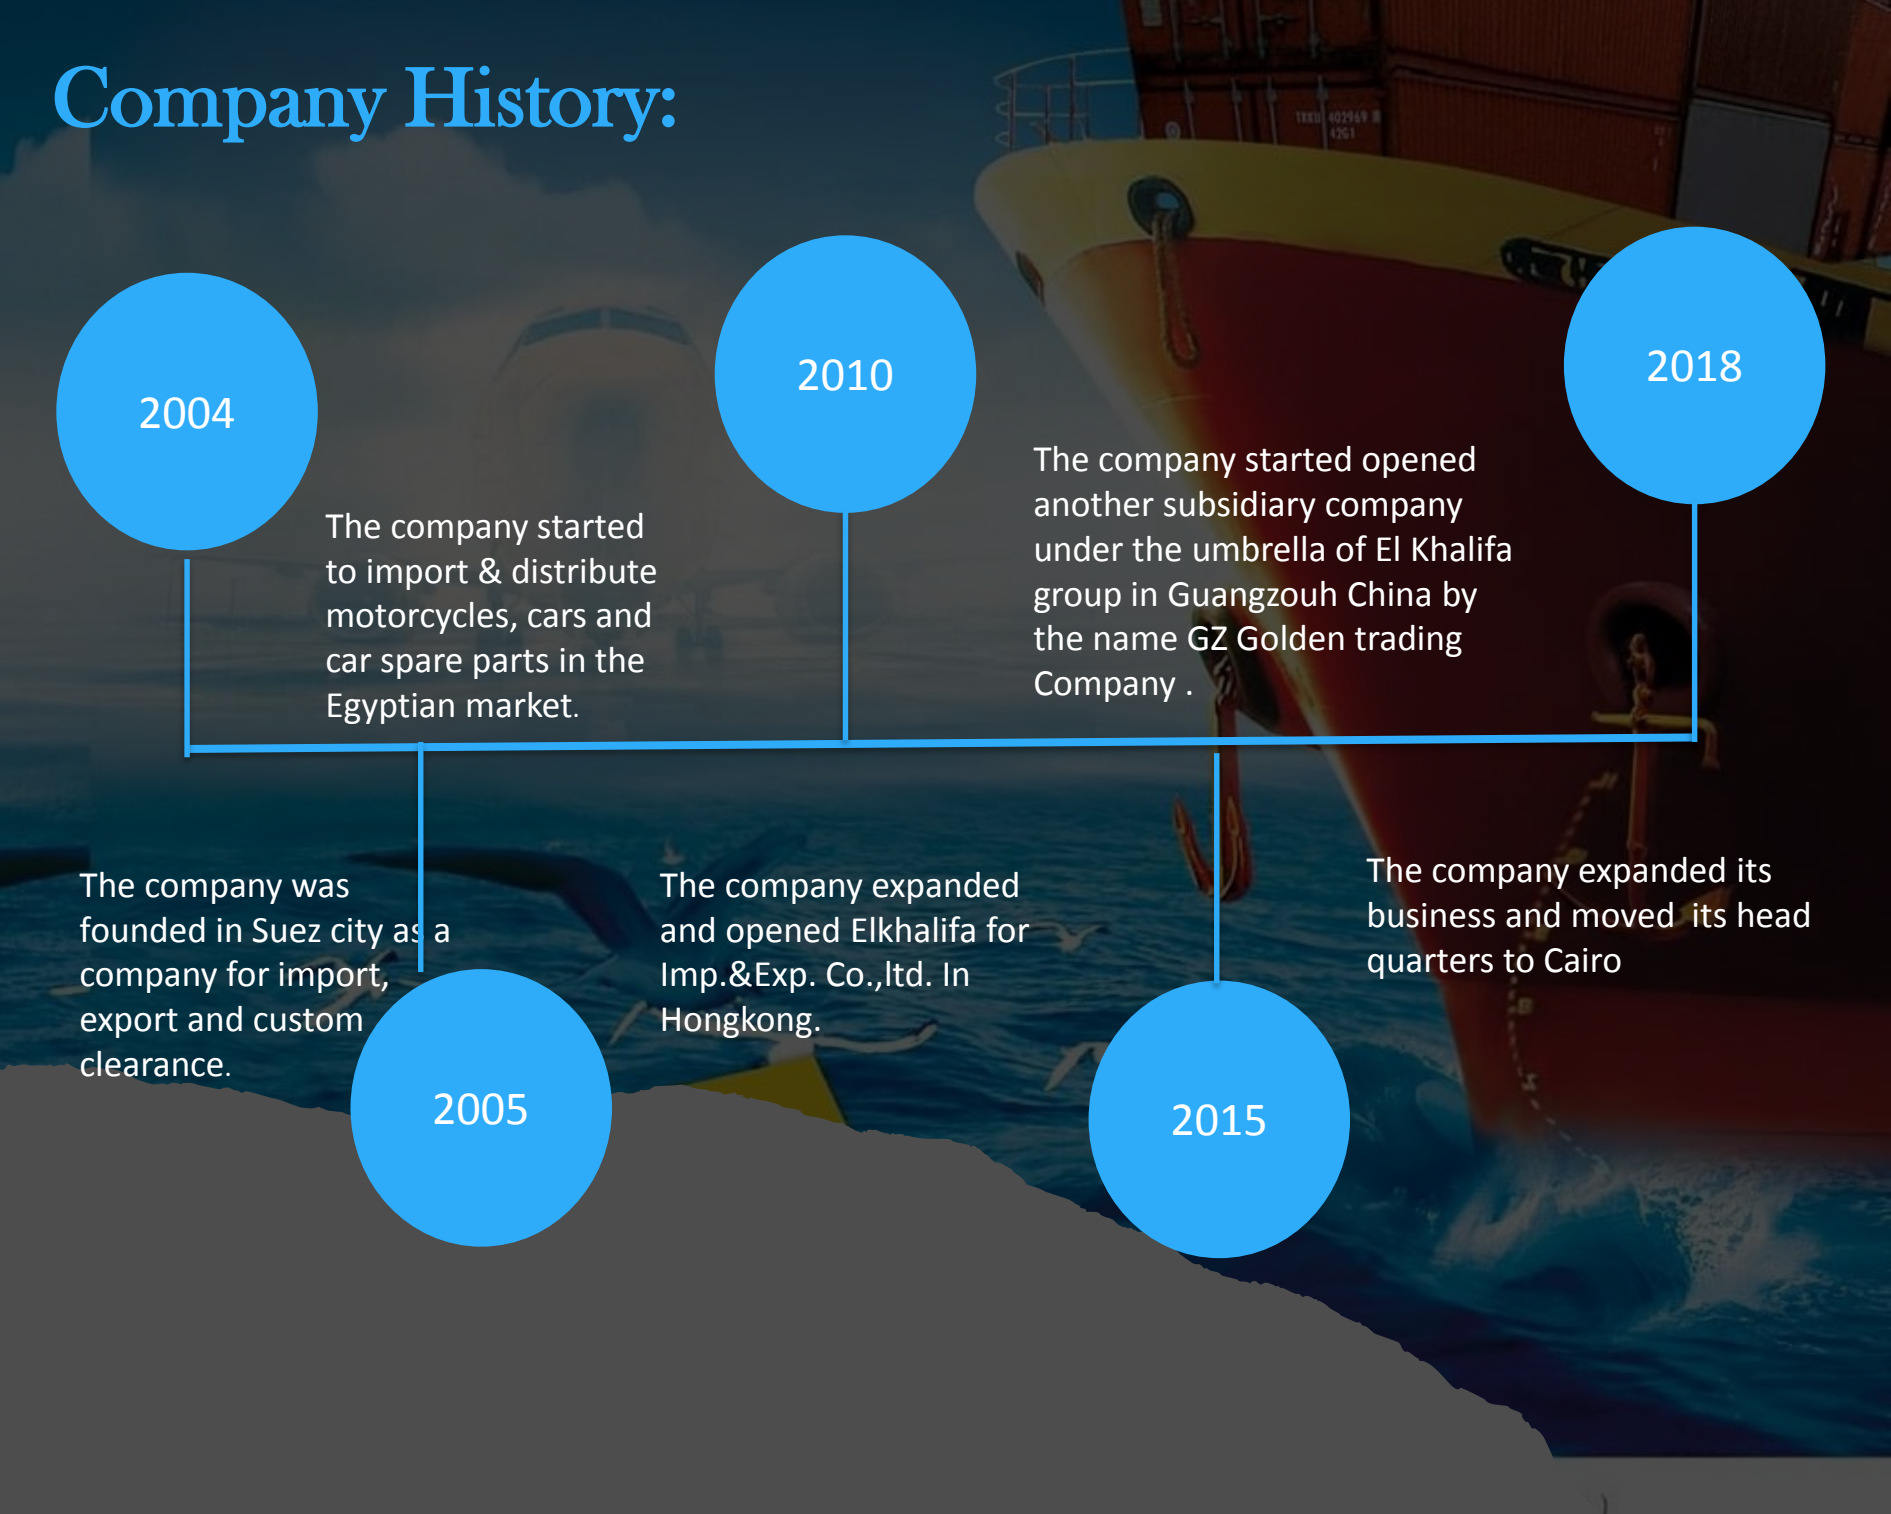

Company History:

2004

The company started to import & distribute motorcycles, cars and car spare parts in the Egyptian market.

The company was founded in Suez city as a company for import, export and custom clearance.

2005

The company expanded and opened Elkhalifa for Imp.&Exp. Co.,ltd. In Hongkong.

2010

The company started opened another subsidiary company under the umbrella of El Khalifa group in Guangzouh China by the name GZ Golden trading Company .

2015

The company expanded its business and moved its head quarters to Cairo

2018